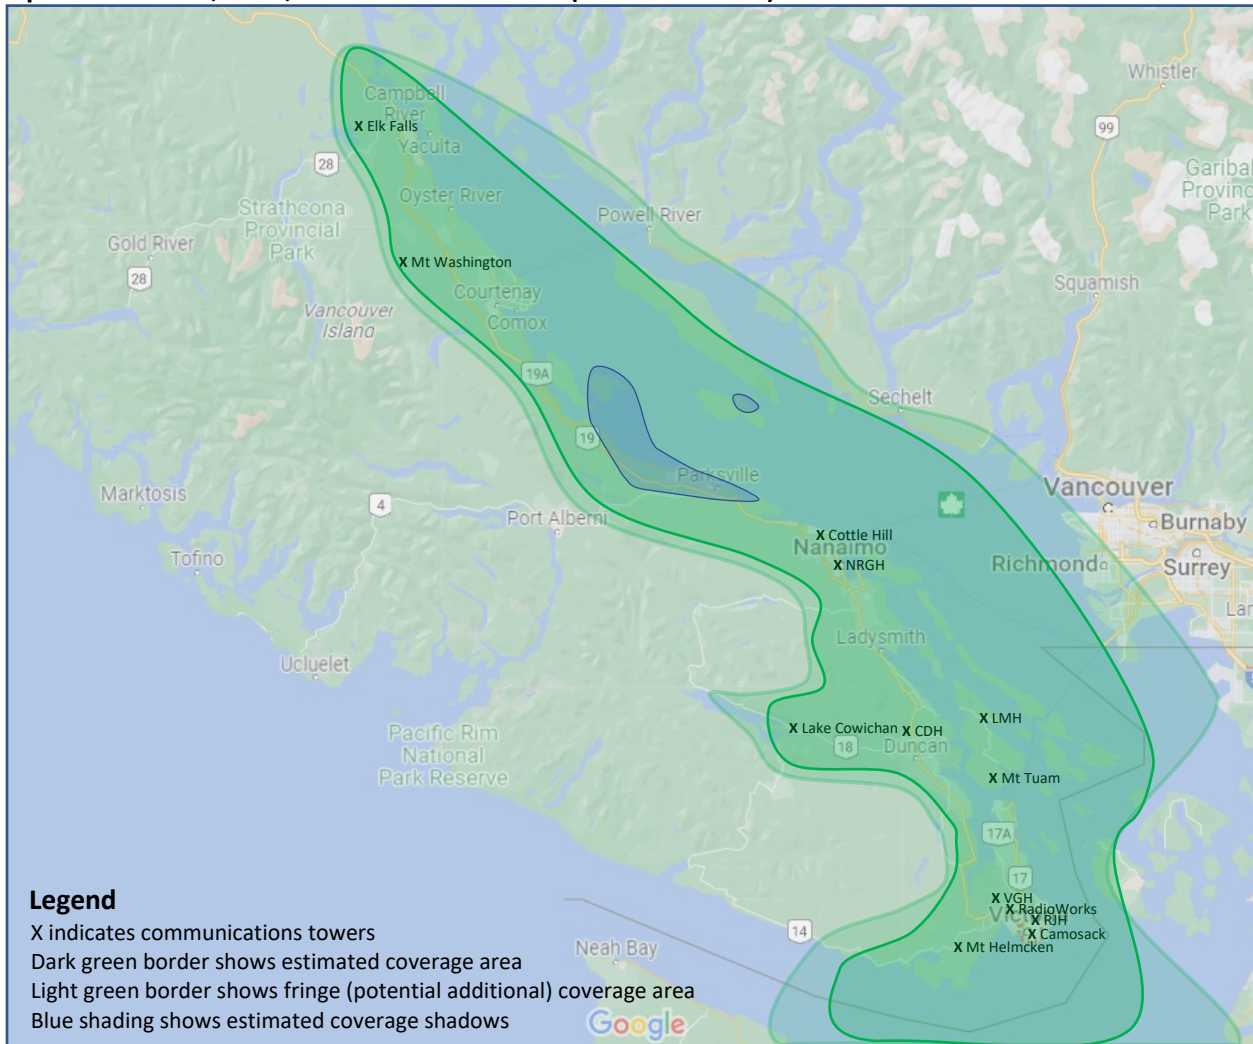

Paging Service Coverage Area and Tips

Updated June 30, 2023, with loss of Parksville (Little Mountain) communications tower.

Coverage area is estimated as indicated on the map, and subject to EMF interference (proximity to other electronic, digital, or radio equipment), weather, and physical obstructions.

The shadow area is estimated and shows areas with no or unreliable coverage. Backup communications methods should be used in these areas.

Paging Tips

- Perform regular testing of your expected coverage (especially if new potential causes of interference are observed, e.g. new electronic equipment, and new buildings).
- Perform regular checks to ensure your pager is in good physical condition. For example, is your battery charged, and is the pager free of visible debris and damage.
- Never transmit sensitive, confidential, financial, or military information.
- Best practice with all communications technology is to have backup methods available.